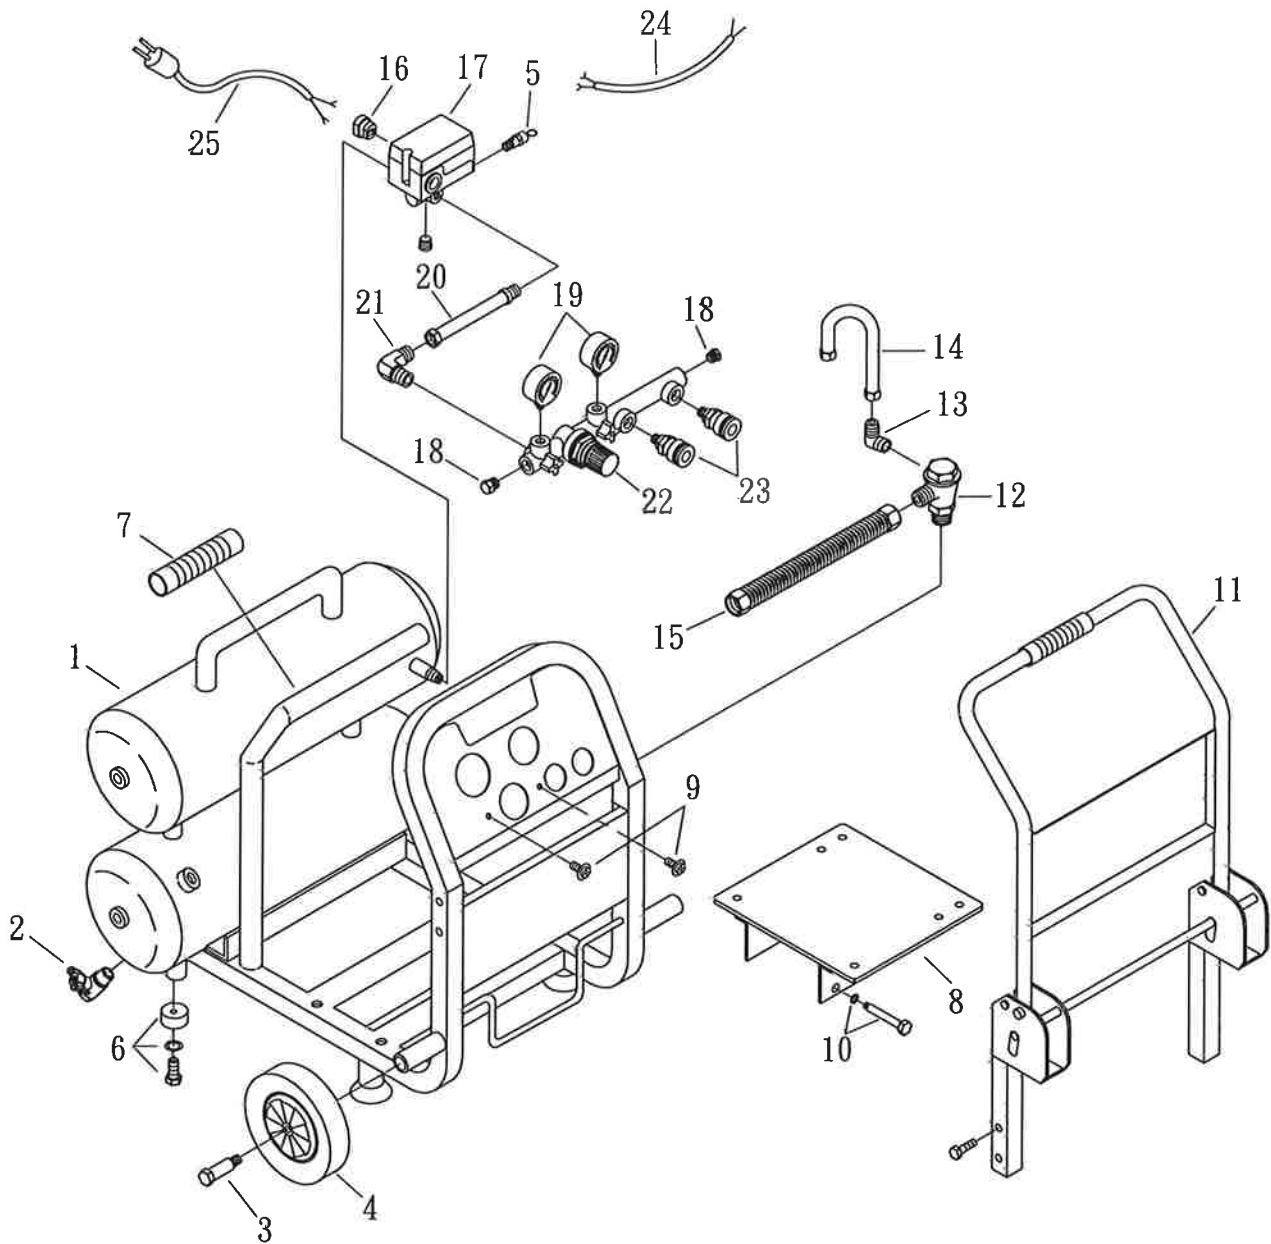

MODEL : PC1246 (Receive Tank)

SPARE PARTS LIST

NO : RLB-1002

REF. NO.	DESCRIPTION	PART NO.	QTY.	REF. NO.	DESCRIPTION	PART NO.	QTY.
1	Air tank	3401C036X	1	14	Unloading tube	3B2-02*220F	1
2	Drain valve	2413029	1	15	Exhaust soft tube	2T02-04*0370	1
3	Tank wheel bolt	2418005	2	16	Strain relief bushing	2E04-010	2
4	Tank wheel	2402039	2	17	Pressure switch	2E21-A029B	1
5	Pressure relief valve	2406018CE	1	18	Plug	2B14-ST02E	4
6	Rubber pad set	3433013-A	4	19	Pressure gauge	2D12-15V15KS	2
7	Grip	2432102	1	20	Tube	2T06-026	1
8	Base	3403150X	1	21	Exhaust elbow	2N06-02T02S	1
9	Bolt	2B02-FM5*010WB	2	22	Regulator	2408027	1
10	Hexagon bolt set	3B00-FM08*110V	2	23	Quick coupler	07S1/4M-E	2
11	Handle set	3432051-A	1	24	Cable	2E02-2C30602Y2T	1
12	Check valve	2414025T	1	25	Power cable	2E01-029	1
13	Unloading elbow	2N06-01T02H	1				