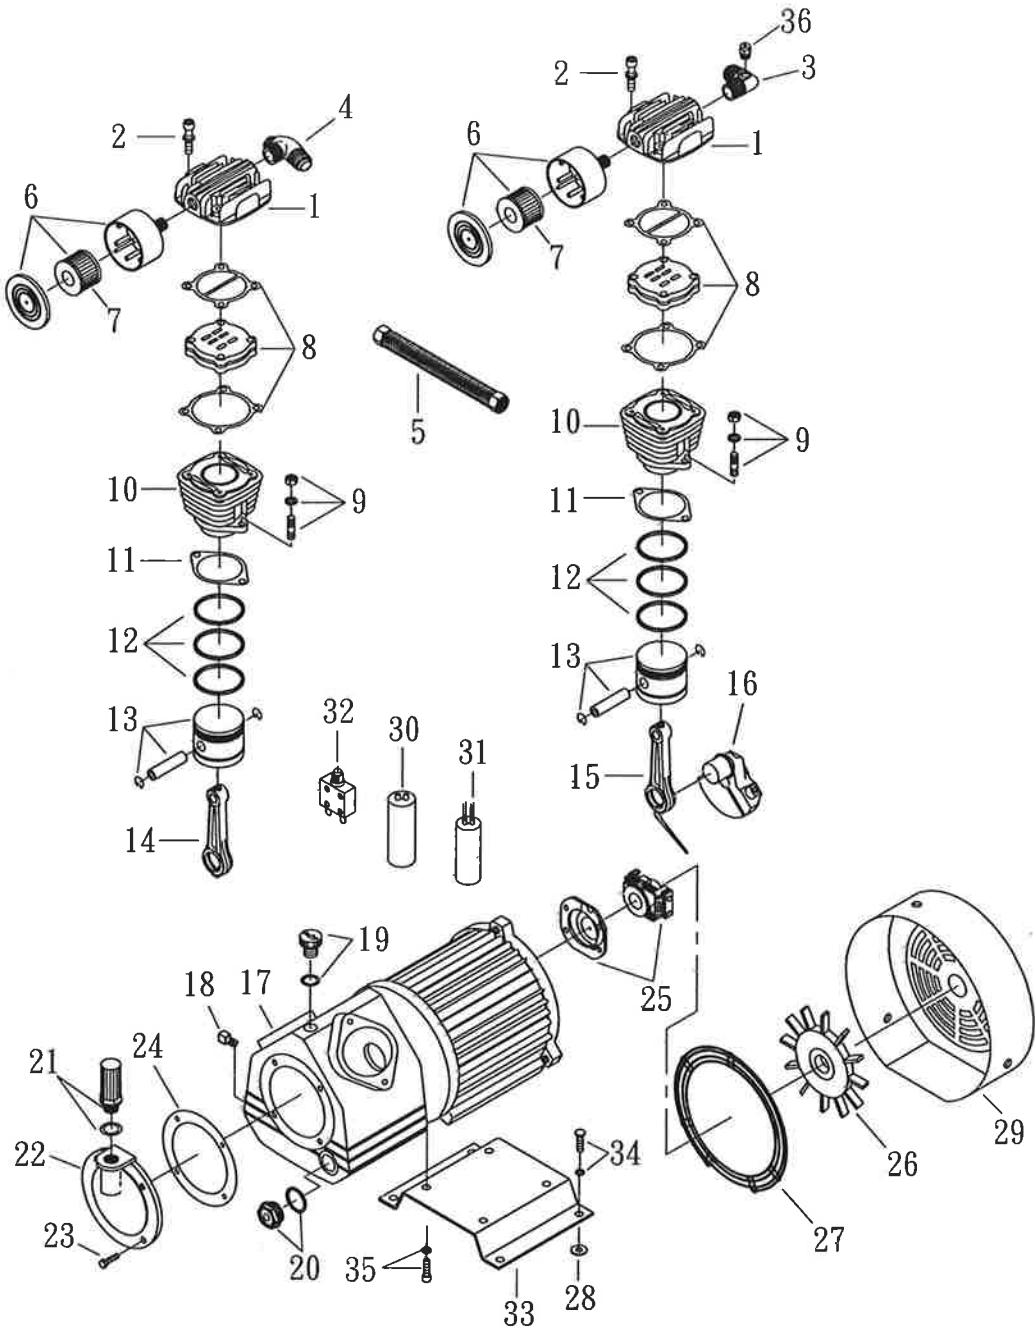

MODEL :PC1246 (Pump)

SPARE PARTS LIST

NO : RLB-1002

REF. NO.	DESCRIPTION	PART NO.	QTY.	REF. NO.	DESCRIPTION	PART NO.	QTY.
1	Cylinder head	3101052	2	19	Oil filling plug set	2319003A	1
2	Allen bolt set	3B01-M06*035V	8	20	Oil sight gauge set	2303013A	1
3	Exhaust elbow	2N06-04T04HT2	1	21	Breather set	2339009A	1
4	Exhaust three way pipe	2N09-04H04T04H2	1	22	Front cover set	3309020A	1
5	Exhaust tube set	3B2-04*215	1	23	Hexagon bolt	2B00-FM06*020	4
6	Air filter set	2140019A	2	24	Front bearing seat gasket	2G05-011	1
7	Filter element	2142013	2	25	Centrifugal switch set	2E24-19082P	1
8	In. & Ex. valve assembly	3B13-K5047	2	26	Cooling fan	2336002	1
9	Double head screw set	3B11-008-A	4	27	Net	2E31-001	1
10	Cylinder	3201005	2	28	Motor seat block	2439008	4
11	Cylinder gasket	2G04-015	2	29	Fan cover	2337006	1
12	Piston ring set	3B32-42N	2	30	Starting capacitor	2E28-300F250V	1
13	Piston set	3B31-42N	2	31	Running capacitor	2E27-050F250V	1
14	Rod	2315049	1	32	Thermal protector	2E25-15A	1
15	Rod set	3B33-NB2033	1	33	Motor base	3421013	1
16	Crankshaft & balancer	3304070	1	34	Hexagon bolt set	3B00-FM08*020V	4
17	Motor set	3B8-NB2806	1	35	Allen bolt set	3B01-M08*020V	4
18	Oil draining plug	2N33-001	1	36	Auto relief valve	2409012	1